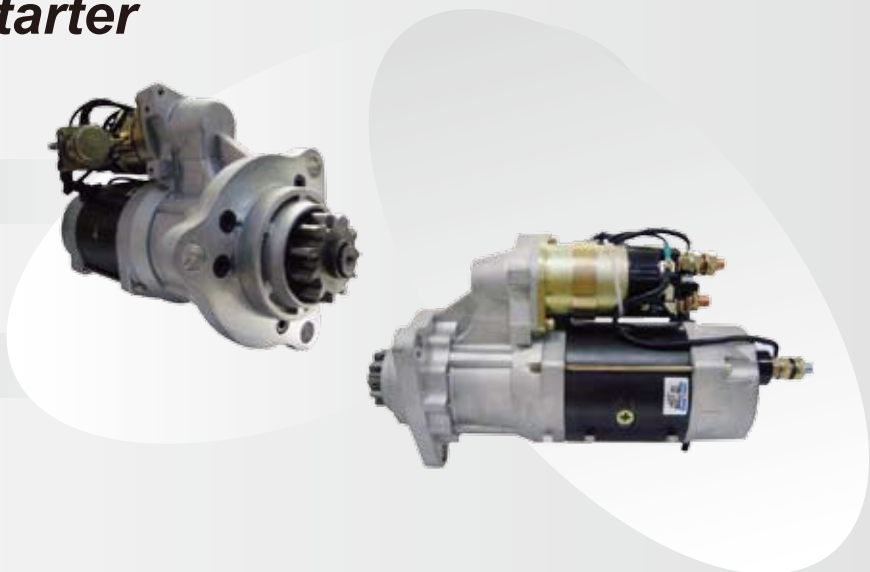

Unique Quality · Unique Value · Unipoint

Now Available

Unipoint 39 Series starter

Part No.'s STR-4390B

24V, 8.3KW, 11 tooth

Part No.'s STR-4392B

24V, 8.3KW, 11 tooth w/OCP

Replaces:

Mitsubishi No.'s - M9T82479, PV2479

Delco No. - 8200009

Prevost No. - 51-0751

Note:

Direct Replacement for Mitsubishi Series

Used On:

Various Prevost Coach Buses w/Detroit & Volvo Dies. Engs.

Approved Supplier to: